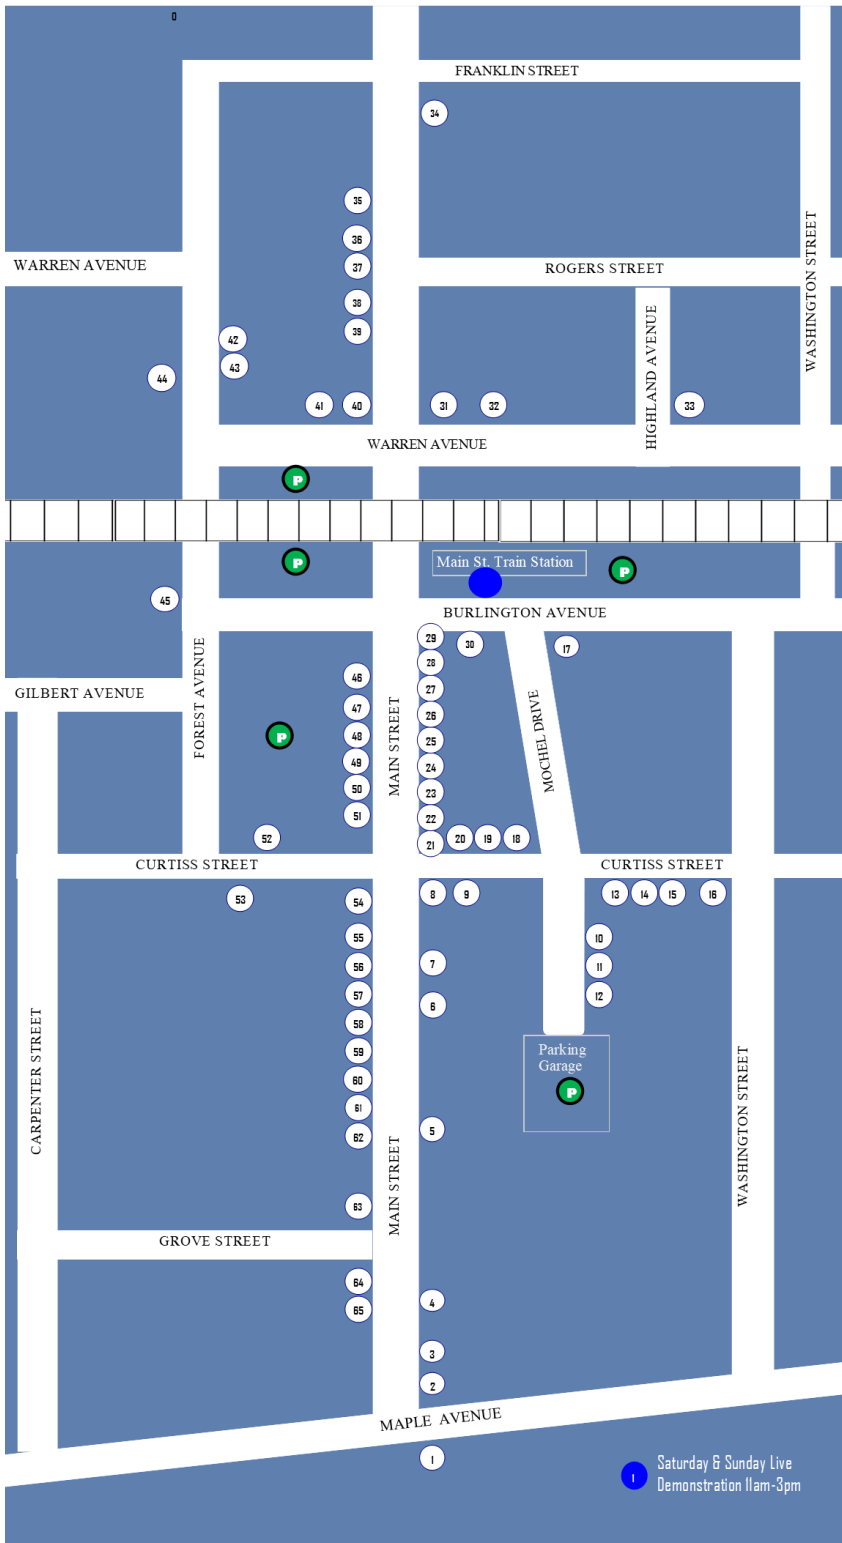

Sponsor | Sculpture

1. 1 **Michelle Gentile Interiors** | American Flag
2. 2 **Maple & Main Apartments** | Maple & Main Apartments
3. 3 **The Foxtail** | Logo
4. 4 **SONNY + ASH** | Logo
5. 5 **Ballydoyle Irish Pub** | Leprechaun
6. 6 **Smile Downers Grove** | Penguin
7. 7 **Diveheart Foundation** | Logo
8. 8 **My Special Toy Store** | Toy Soldier
9. 9 **Fair Game** | Charizard
10. 10 **Tower Dental Associates** | Toothbrush & Toothpaste
11. 11 **Ellie Mental Health** | Logo
12. 12 **Downers Grove Visitors Bureau** | Giraffe
13. 13 **Charlie & Grace Children's Consignment Boutique** | Snoopy
14. 14 **Sweet Jane** | Kangaroo
15. 15 **DG Downtown Management** | Love Downtown DG Frame
16. 16 **Ghostlight ETC** | Logo
17. 17 **Cadence Kitchen & Co.** | Logo
18. 18 **The Paper Peony** | Candle
19. 19 **Evelyn Jane Boutique** | Eiffel Tower
20. 20 **Bar Chido** | Taco
21. 21 **Pierce Tavern** | Whiskey Bottle
22. 22 **Rotary Club of Downers Grove** | Bozo Buckets
23. 23 **Rocco & Rocco** | Kissing Booth
24. 24 **Gatto's Restaurant & Bar** | Martini Glass
25. 25 **Dariusz Jewelers** | Diamond Ring
26. 26 **Petrarca, Gleason, Boyle & Izzo, LLC** | Legal Scales of Justice
27. 27 **The IronBank Mortgage Group** | Logo
28. 28 **Great Harvest Bread Company** | Guitar
29. 29 **Giordano's** | Beer Mug
30. 30 **Kerwell** | Hemp Leaf
31. 31 **Gia Mia** | Snowman Holding a Pizza Paddle
32. 32 **YogaSix Downers Grove** | Yoga Pose
33. 33 **Classic Cinemas/Tivoli Theatre** | Batman
34. 34 **EXIT Real Estate Partners** | Snowman
35. 35 **Barriere Construction** | Angel
36. 36 **Lighthouse Exhibits** | Lighthouse
37. 37 **Solid Foundations Therapy** | Pegasus
38. 38 **The Outpost Mexican Eatery** | Cactus
39. 39 **Leffelman Meat Center** | Pig
40. 40 **Guaranteed Rate** | Logo
41. 41 **@properties Downers Grove** | Love
42. 42 **The Humble Haven - Child & Family Counseling** | Sun, Moon & Stars
43. 43 **Yoga Among Friends** | Logo
44. 44 **Community Bank of Downers Grove** | Dollar Sign
45. 45 **Burlington Station** | Flamingo with palm tree
46. 46 **Allen Lund Company LLC** | Logo
47. 47 **Equality Downers Grove (EQDG)** | Sunflower
48. 48 **Happy Dog Barkery** | Dog
49. 49 **Keller Williams Experience** | Logo
50. 50 **Wells Street Popcorn** | Wells Street Popcorn
51. 51 **Wasabi Restaurant & Bar** | Logo
52. 52 **Downers Grove Public Library** | Swan
53. 53 **Two Way Street Coffee House** | Banjo
54. 54 **Bank Financial** | Piggy Bank
55. 55 **Berkshire Hathaway Home Services Chicago** | Logo
56. 56 **DG Downtown Management** | Ice Bench
57. 57 **Downers Grove Christian School** | Eagle
58. 58 **DuPage Construction LLC** | Dinosaur
59. 59 **Edward Jones** | Logo
60. 60 **Hoekstra Heating & Air Conditioning** | Windmill
61. 61 **Orangetheory Fitness—Downers Grove, Westmont** | Logo
62. 62 **Zach Frazier Orthodontics** | Unicorn
63. 63 **Platinum Partners Realtors** | Building
64. 64 **Spenga** | Bicycle
65. 65 **Oakley Home Builders** | Castle

DOWNTOWN *Downers Grove*

WWW.DOWNTOWNDG.ORG ~ 630-725-0991