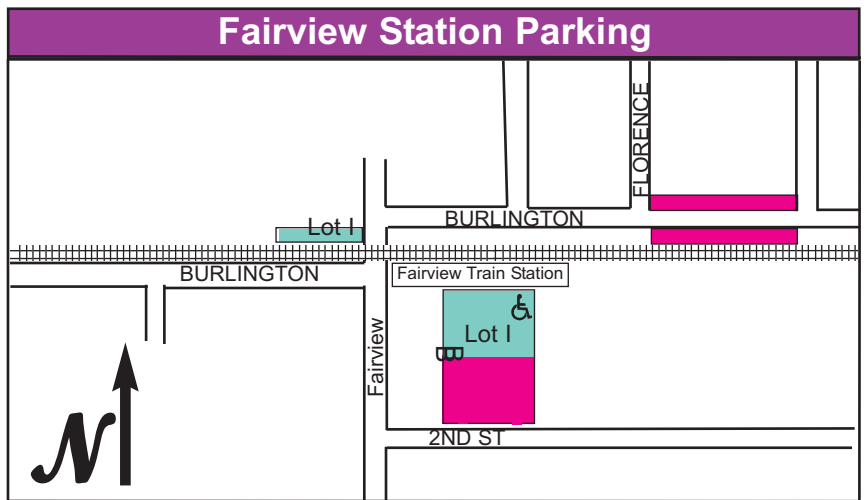

LEGEND

- Green - Permit Lots
- Pink - 12 hour meters
- ♿ - Handicap
- 🚲 - Bike Rack

* When paying through PassportParking a \$.50 service charge will be added to each transaction.

Permit Lots

- Must display a valid permit or a one-day permit.
- One-day permits are sold for \$3.00 at Village Hall (801 Burlington), Monday - Friday, beginning at 8:15 a.m.
- Parking is free after 11:00 a.m., also all day on Saturdays, Sundays, and Village holidays.

Parking Deck

- The daily fee spaces (\$3.00/day) are on Levels 3, 4, and 5 of the Parking Deck. These spaces are free after 3:00 p.m., Monday-Friday, and all day on Saturdays, Sundays, and Village holidays.
- **Please pay immediately after parking** using one of the payment machines in the lobbies or through PassportParking* at 1-630-581-2445 (Zone 307).

Meters

- Meters accept quarters and Cash Keys and must be fed Monday - Saturday from 9:00 a.m. to 6:00 p.m.
- New Cash Keys are no longer available.
- Meters at the Fairview Station may also be paid through PassportParking* at 1-630-581-2445. (Zone 308)